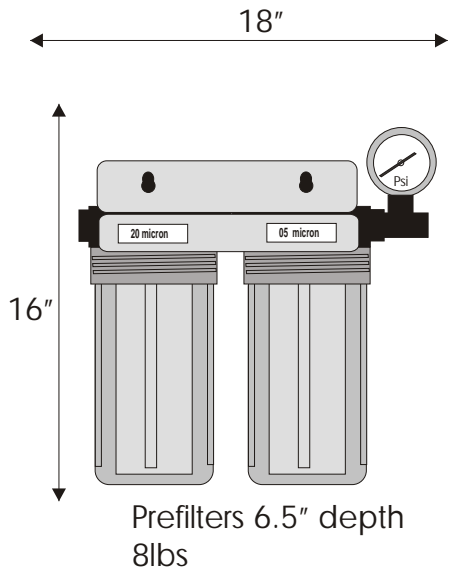

Sea - R.O., Inc. Nautilus 800 Dimensions And Weights

System control 8" depth
10 lbs

Pressure vessel assembly 7" depth
30 lbs

47-1/2"

High pressure pump and motor 10" depth
65 lbs

22"