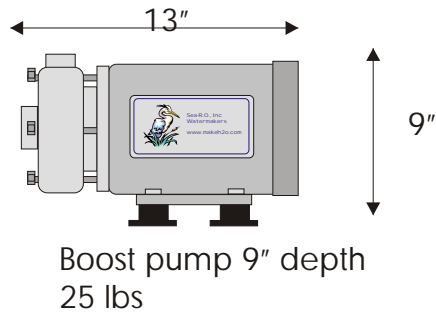

Sea - R.O., Inc. Nautilus 800 Dimensions And Weights

System control 8" depth
10 lbs

Pressure vessel assembly 7" depth
30 lbs

47-1/2"

High pressure pump and motor 10" depth
65 lbs

22"