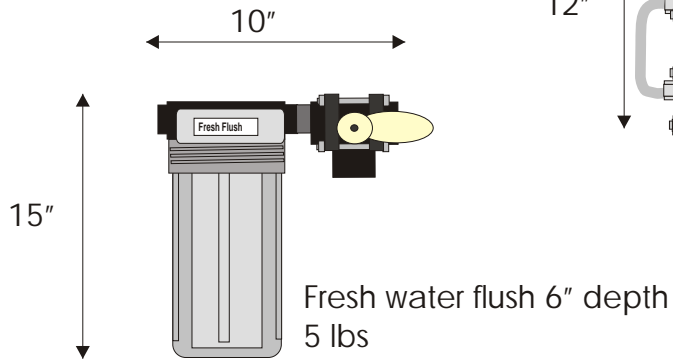

Sea - R.O., Inc. Nautilus 800 Dimensions And Weights

System control 8" depth
10 lbs

Pressure vessel assembly 7" depth
30 lbs

47-1/2"

High pressure pump and motor 10" depth
65 lbs

22"