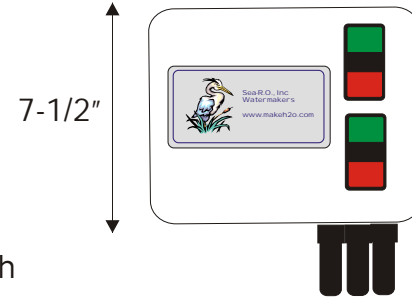

Sea - R.O., Inc. Nautilus 800 Dimensions And Weights

System control 8" depth
10 lbs

Pressure vessel assembly 7" depth
30 lbs

47-1/2"

High pressure pump and motor 10" depth
65 lbs

22"