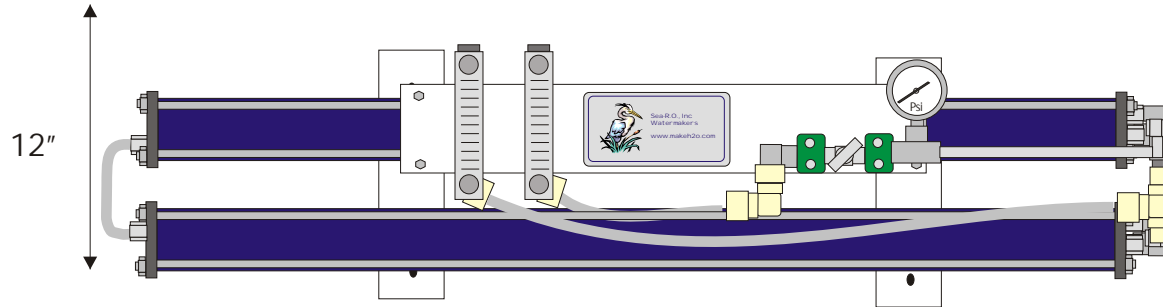

Sea - R.O., Inc. Nautilus 800 Dimensions And Weights

System control 8" depth
10 lbs

Pressure vessel assembly 7" depth
30 lbs

47-1/2"

High pressure pump and motor 10" depth
65 lbs

22"